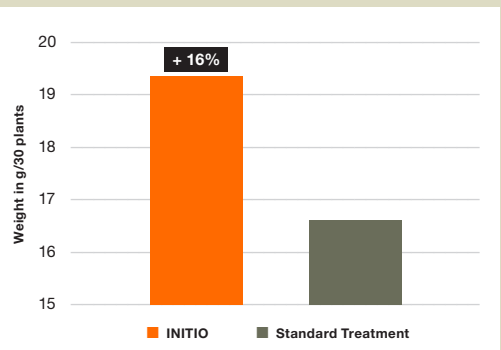

www.kws-uk.com

SEEDING
THE FUTURE
SINCE 1856

INITIO BIRD PROTECT

KWS SEED TECHNOLOGIES

KWS maize hybrids treated with **INITIO BIRD PROTECT** promotes maximum early vigour, fungicidal activity and crop safety.

- ✓ Dual fungicidal and bird repellency seed treatment
- ✓ Standard on all KWS maize seed
- ✓ Formulated with micronutrients for root health
- ✓ Cold stress (12 deg°C .) and early vigour benefits in the 4 – 6 leaf stage
- ✓ Crop safety commitment

INITIO BIRD PROTECT

Standard Treatment

Germination speed and plant weight under cold stress conditions at 12 deg°C*

* Source KWS Cold Test Data 2019

Drilling Tips

Temperature

Modern hybrids have a high degree of cold tolerance but should not be drilled before soils have reached an even temperature for 3-4 days (8°C for light soils, 12°C for heavy soils) to give the best possible establishment.

Soil type

(Heavy, medium or light soils), temperature and moisture availability

Site and yield potential

(e.g. warm site with light soils, cold site with heavy soils)

Depth

- Early to mid season (April to early May) 3 cm to 5 cm
- Mid season (Early May onwards) 5 cm to 7 cm
- Late (mid May onwards) 7 cm to 9 cm max