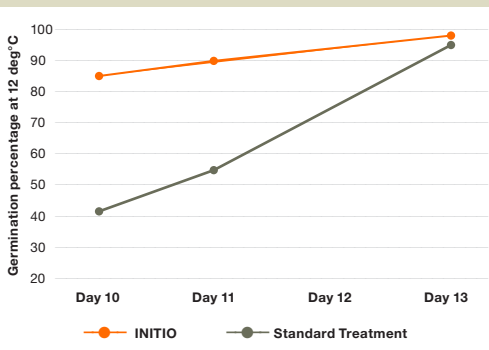

www.kws-uk.com

SEEDING
THE FUTURE
SINCE 1856

INITIO BIRD PROTECT

KWS SEED TECHNOLOGIES

KWS maize hybrids treated with **INITIO BIRD PROTECT** promotes maximum early vigour, fungicidal activity and crop safety.

- ✓ Dual fungicidal and bird repellency seed treatment
- ✓ Standard on all KWS maize seed
- ✓ Formulated with micronutrients for root health
- ✓ Cold stress (12 deg°C .) and early vigour benefits in the 4 – 6 leaf stage
- ✓ Crop safety commitment

INITIO BIRD PROTECT

Standard Treatment

Germination speed and plant weight under cold stress conditions at 12 deg°C*

* Source KWS Cold Test Data 2019

Drilling Tips

Temperature

Modern hybrids have a high degree of cold tolerance but should not be drilled before soils have reached an even temperature for 3-4 days (8°C for light soils, 12°C for heavy soils) to give the best possible establishment.

Soil type

(Heavy, medium or light soils), temperature and moisture availability

Site and yield potential

(e.g. warm site with light soils, cold site with heavy soils)

Depth

- Early to mid season (April to early May) 3 cm to 5 cm
- Mid season (Early May onwards) 5 cm to 7 cm
- Late (mid May onwards) 7 cm to 9 cm max